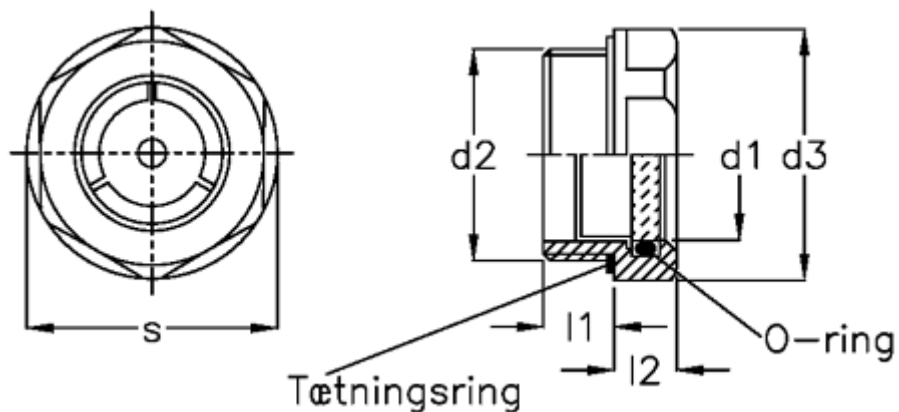

Data Sheet

Article number: 207437M1415BS

Description: E+G Oil level sight glass GN 743-7-M14x1.5-BS

Measures

d1	= 7
d2	= M14x1.5
d3	= 20
l1	= 7.5
l2	= 6.5
Max pressure	= -
Max vacuum mbar	= -
s	= 18